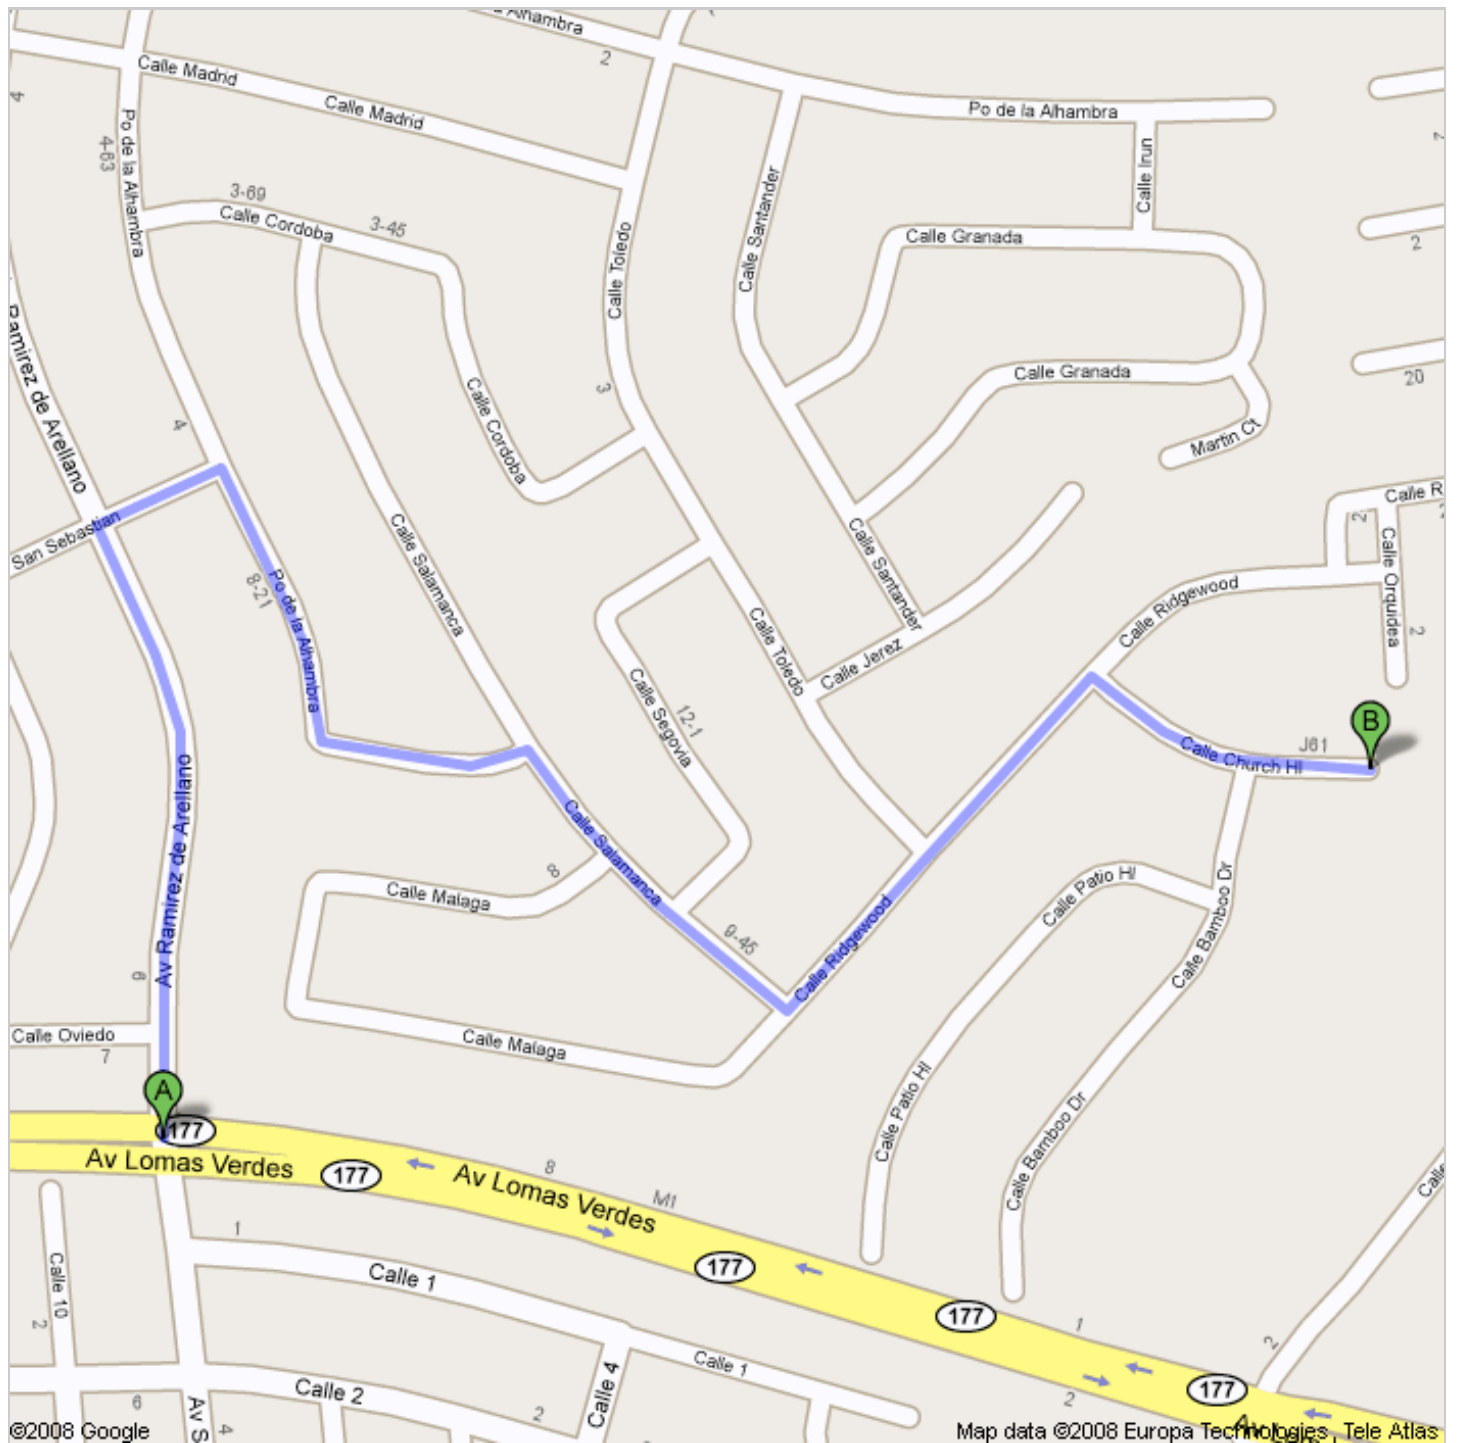

Directions to Calle Church HI
1.3 km – about 3 mins

Save trees. Go green!

Download Google Maps on your phone at google.com/gmm

 **Av Ramirez de Arellano**

1. Head **north** on **Av Ramirez de Arellano** toward **Av Lomas Verdes** go 0.3 km
About 2 mins total 0.3 km

 2. Turn **right** at **Calle San Sebastian** go 75 m
total 0.4 km

 3. Turn **right** at **Po de la Alhambra** go 0.3 km
total 0.7 km

 4. Turn **right** at **Calle Salamanca** go 0.2 km
total 0.9 km

 5. Turn **left** at **Calle Ridgewood** go 0.3 km
total 1.2 km

 6. Turn **right** at **Calle Church HI** go 0.2 km
total 1.3 km

 **Calle Church HI**

These directions are for planning purposes only. You may find that construction projects, traffic, weather, or other events may cause conditions to differ from the map results, and you should plan your route accordingly. You must obey all signs or notices regarding your route.

Map data ©2008 Tele Atlas