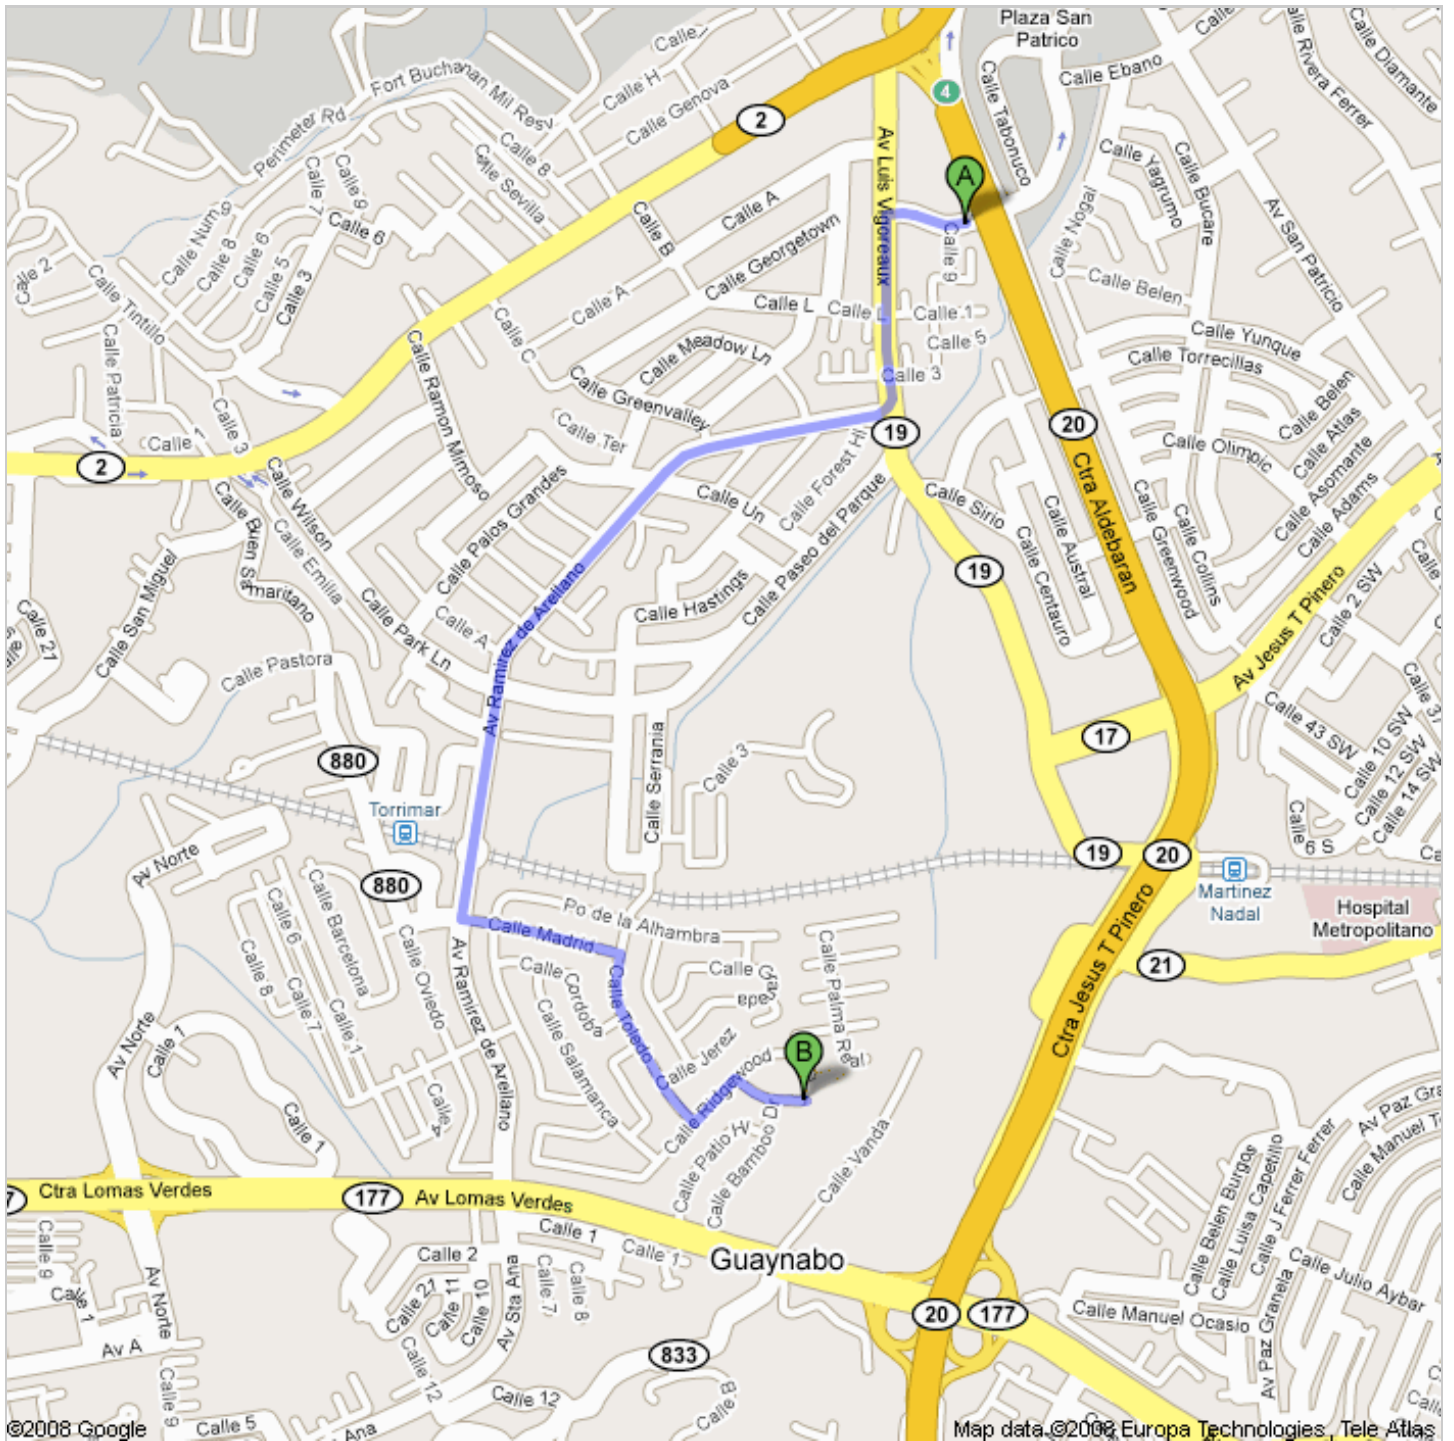

Directions to Calle Church HI 3.4 km – about 7 mins

Save trees. Go green!

Download Google Maps on your phone at google.com/gmm

©2008 Google

Map data ©2008 Europa Technologies, Tele Atlas

Av Ortegon

1. Head **west** on **Av Ortegon** toward **Calle 9** go 0.2 km
total 0.2 km
- ↩ 2. Turn **left** at **Av Luis Vigoreaux**
About 1 min go 0.4 km
total 0.6 km
- ↗ 3. Slight **right** at **Rampa** go 48 m
total 0.6 km
- ↗ 4. Slight **right** at **Av Ramirez de Arellano**
About 3 mins go 1.6 km
total 2.3 km
- ↩ 5. Turn **left** at **Calle Madrid**
About 1 min go 0.4 km
total 2.6 km
- ↘ 6. Turn **right** at **Calle Toledo**
About 1 min go 0.4 km
total 3.1 km
- ↩ 7. Turn **left** at **Calle Ridgewood** go 0.1 km
total 3.2 km
- ↘ 8. Turn **right** at **Calle Church HI** go 0.2 km
total 3.4 km

Calle Church HI

These directions are for planning purposes only. You may find that construction projects, traffic, weather, or other events may cause conditions to differ from the map results, and you should plan your route accordingly. You must obey all signs or notices regarding your route.

Map data ©2008 Tele Atlas